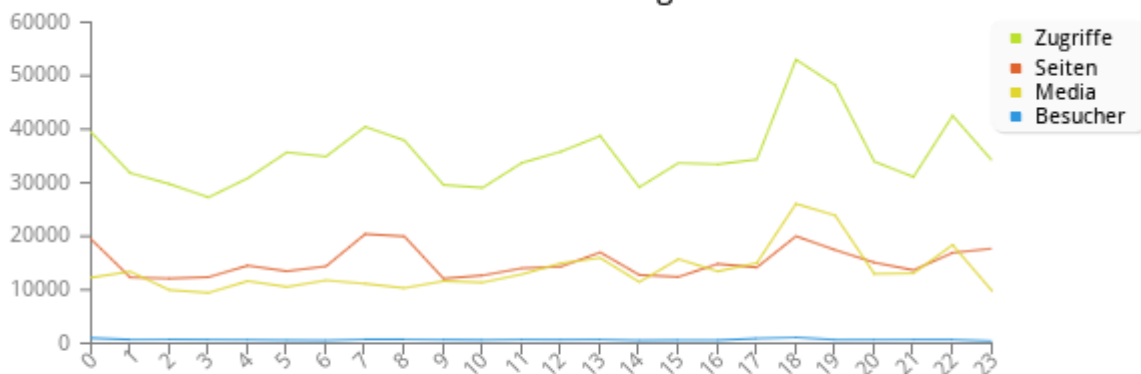

1	31829	3.75%	13403	4.09%	12321	3.38%	709	4.23%	5.6 GB	2.83%
2	29769	3.51%	9963	3.04%	12117	3.33%	742	4.42%	8.7 GB	4.44%
3	27280	3.21%	9443	2.88%	12373	3.40%	698	4.16%	11.3 GB	5.78%
4	30848	3.63%	11637	3.55%	14526	3.99%	666	3.97%	9.1 GB	4.63%
5	35686	4.20%	10550	3.22%	13479	3.70%	589	3.51%	3.7 GB	1.88%
6	34905	4.11%	11776	3.60%	14401	3.95%	547	3.26%	3.8 GB	1.93%
7	40467	4.77%	11141	3.40%	20423	5.61%	755	4.50%	2.9 GB	1.48%
8	37923	4.47%	10330	3.16%	19984	5.49%	751	4.48%	5.9 GB	3.02%
9	29596	3.49%	11629	3.55%	12100	3.32%	684	4.08%	6.2 GB	3.18%
10	29078	3.43%	11382	3.48%	12693	3.48%	634	3.78%	6.6 GB	3.38%
11	33719	3.97%	12903	3.94%	14030	3.85%	711	4.24%	10.3 GB	5.24%
12	35829	4.22%	14970	4.57%	14334	3.93%	688	4.10%	11.2 GB	5.69%
13	38760	4.57%	15968	4.88%	16996	4.67%	718	4.28%	8.8 GB	4.47%
14	29175	3.44%	11464	3.50%	12773	3.51%	552	3.29%	7.3 GB	3.70%
15	33698	3.97%	15742	4.81%	12414	3.41%	595	3.55%	15 GB	7.66%
16	33451	3.94%	13447	4.11%	14840	4.07%	582	3.47%	16.1 GB	8.20%
17	34360	4.05%	15006	4.58%	14186	3.89%	904	5.39%	5.8 GB	2.97%
18	53030	6.25%	26077	7.97%	20020	5.50%	1101	6.56%	9.1 GB	4.66%
19	48249	5.68%	23900	7.30%	17451	4.79%	674	4.02%	8.4 GB	4.30%
20	33964	4.00%	12992	3.97%	15098	4.14%	681	4.06%	14.8 GB	7.55%
21	31095	3.66%	13098	4.00%	13680	3.75%	700	4.17%	4.3 GB	2.19%
22	42539	5.01%	18384	5.62%	16918	4.64%	696	4.15%	8.5 GB	4.36%
23	34202	4.03%	9851	3.01%	17706	4.86%	421	2.51%	7.3 GB	3.72%

Statistik der stündlichen Zugriffe für 2025-12

Größte Referrer in 2025-12			
#	Name	Zugriffe	
1	https://prinzeisenherz.de	21294	33.78%
2	https://www.google.com/	9974	15.82%
3	https://www.prinzeisenherz.de/	3844	6.10%
4	https://prinzeisenherz.de/	3571	5.66%
5	https://www.hillschmidt.de/	3151	5.00%
6	http://prinzeisenherz.hillschmidt.de/	3003	4.76%
7	https://www.hillschmidt.de/pe/doku.php	2757	4.37%